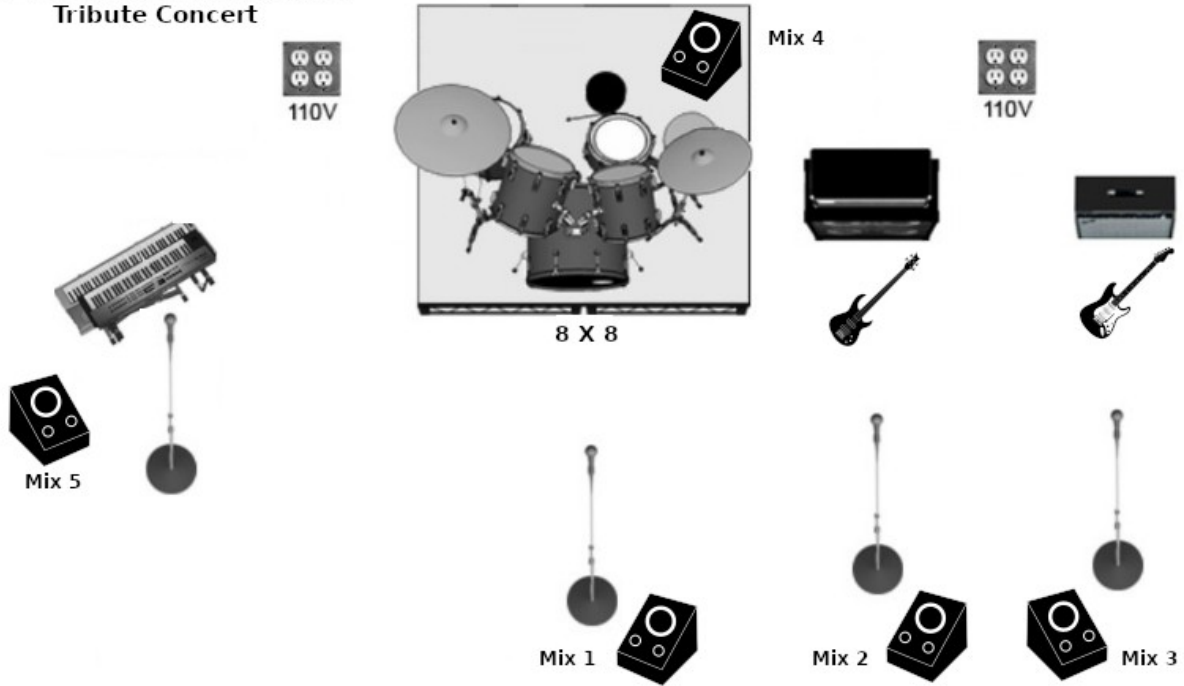

**Ronstadt Rewind**  
 The Ultimate Linda Ronstadt  
 Tribute Concert

**Input List**

- 1 Bass drum
- 2 Snare
- 3 Hi hat
- 4 Rack tom 1
- 5 Rack tom 2
- 6 Floor tom
- 7 Drum overhead
- 8 Keyboard
- 9 Bass guitar (direct out of bass head)
- 10 Guitar amp
- 11 Lead vocal
- 12 Keys vocal
- 13 Drum vocal
- 14 Bass vocal
- 15 Guitar vocal
- 16 Acoustic Guitar DI (Lead Singer)

Additional Notes:

- \* All mic stands must be boom stands
- \* If possible, please provide drum riser (8' x 8')
- \* Drum position should be approx. 7 ft. behind lead vocal
- \* SM58 mics are acceptable if Betas are not available
- \* Band will travel with backline on drive dates, backline must be provided by venue on fly dates